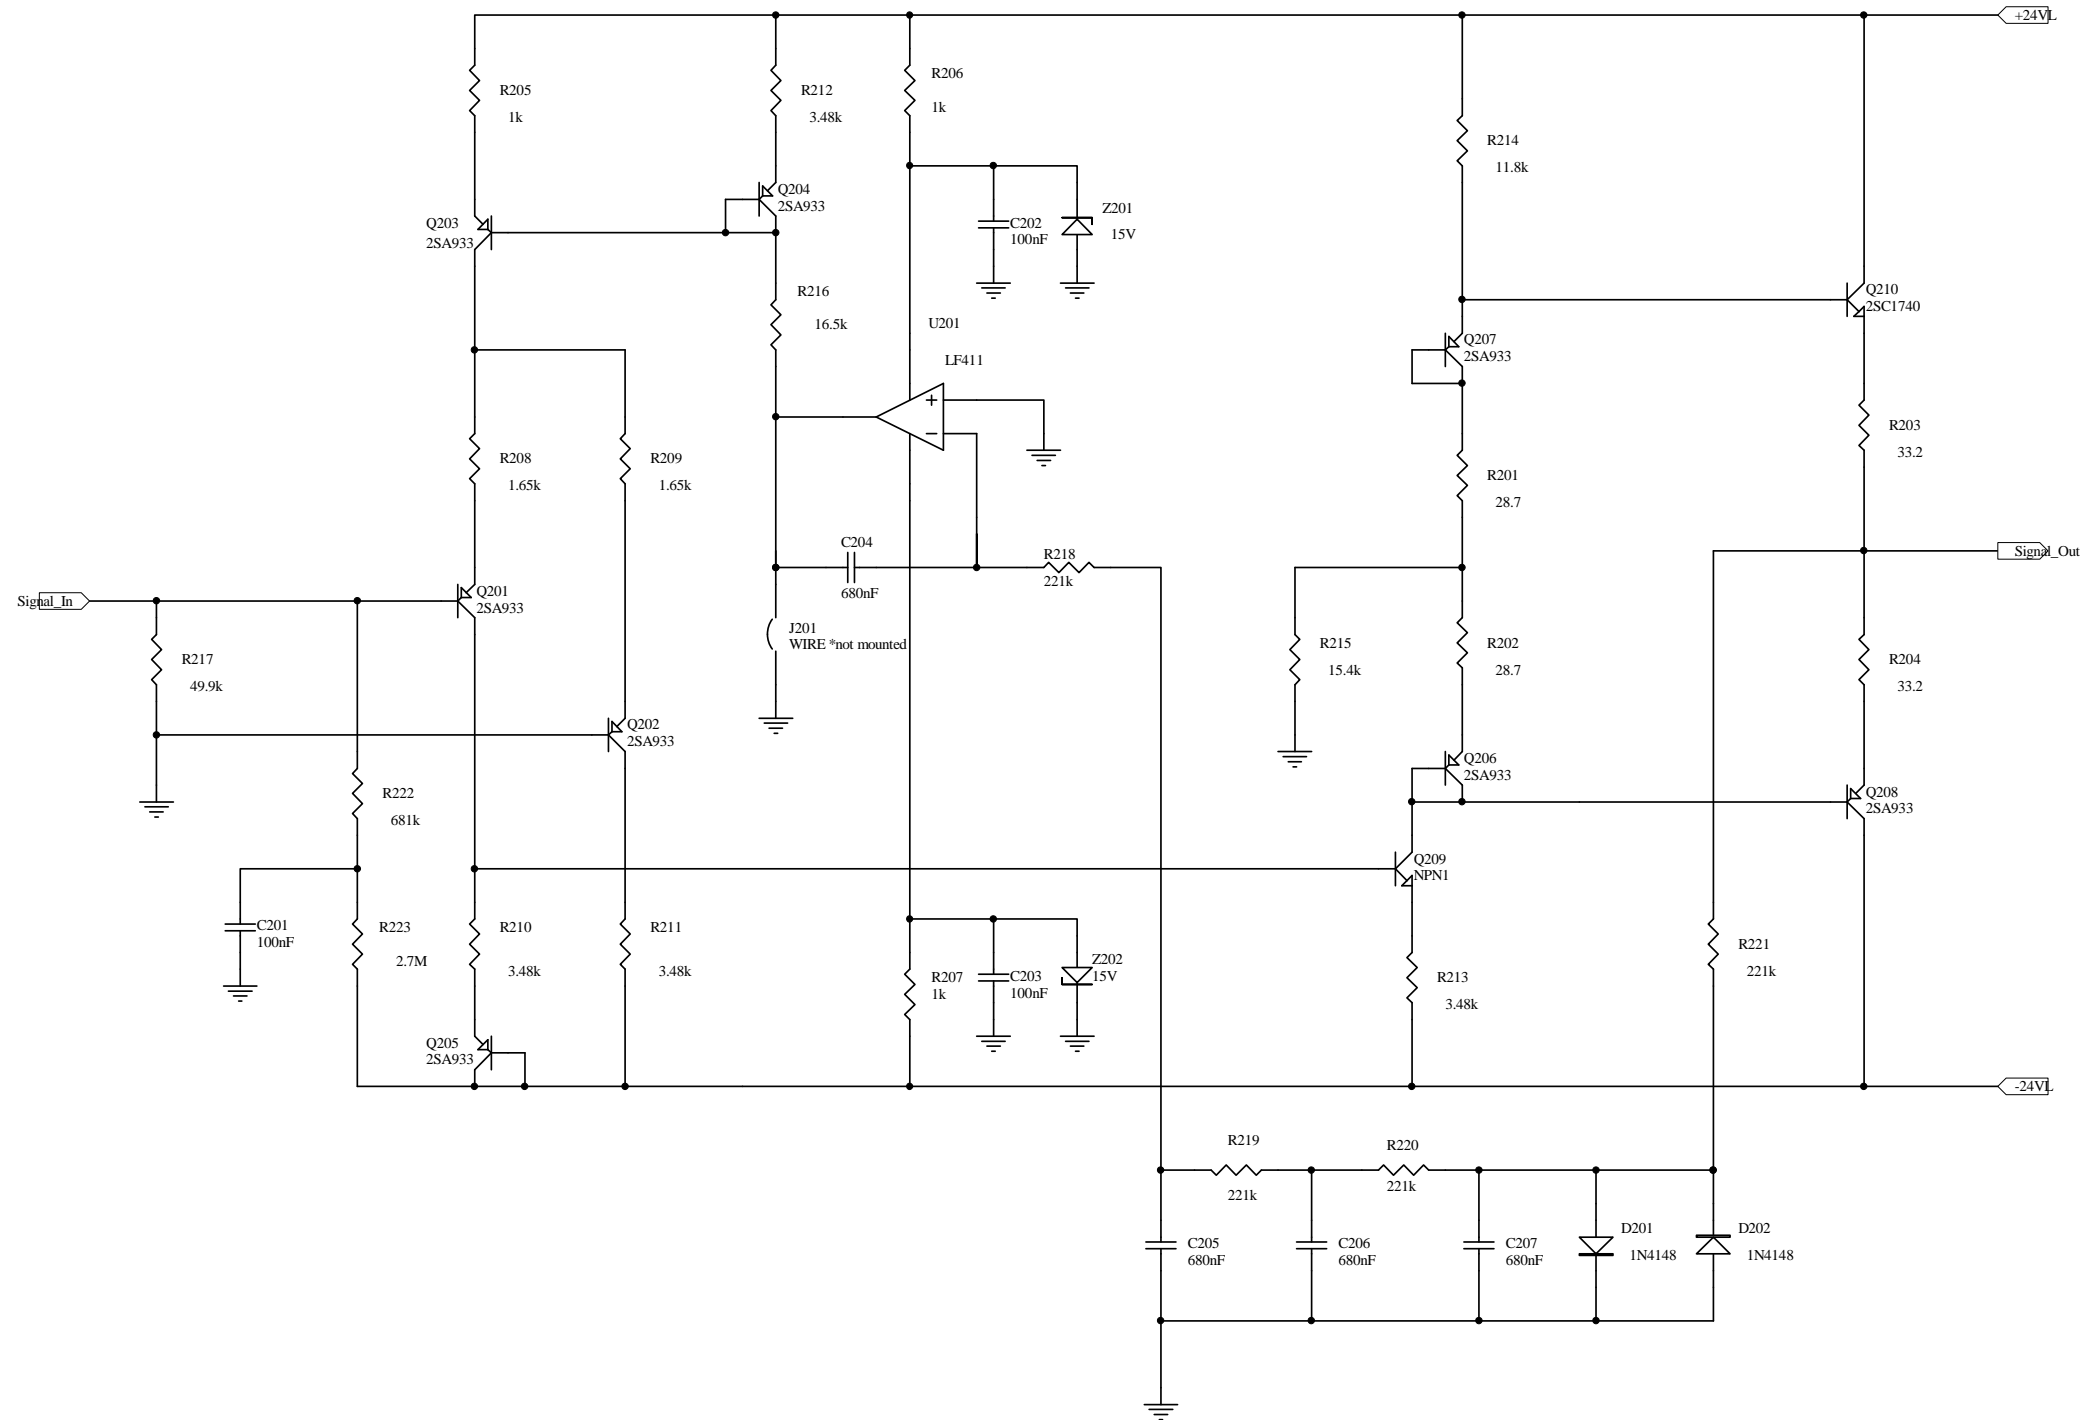

Preamplifier, Left

Title P1 Preamplifier			Protel International P/L L3, 12a Rodborough Rd Frenchs Forest NSW Australia 2086	 Making Electronic Design Easy™
Size: A3	Number: ?	Revision: A		
Date: 23-Dec-2006	Time: 16:17:33	Sheet 2 of 5		
File: C:\Documents and Settings\Lars Nielsen\Documents\DIYhifi.dk\P1\Printlayout\P1\P1.ddb - Imported DIYHIFI P1.DSN				
PAGE 2