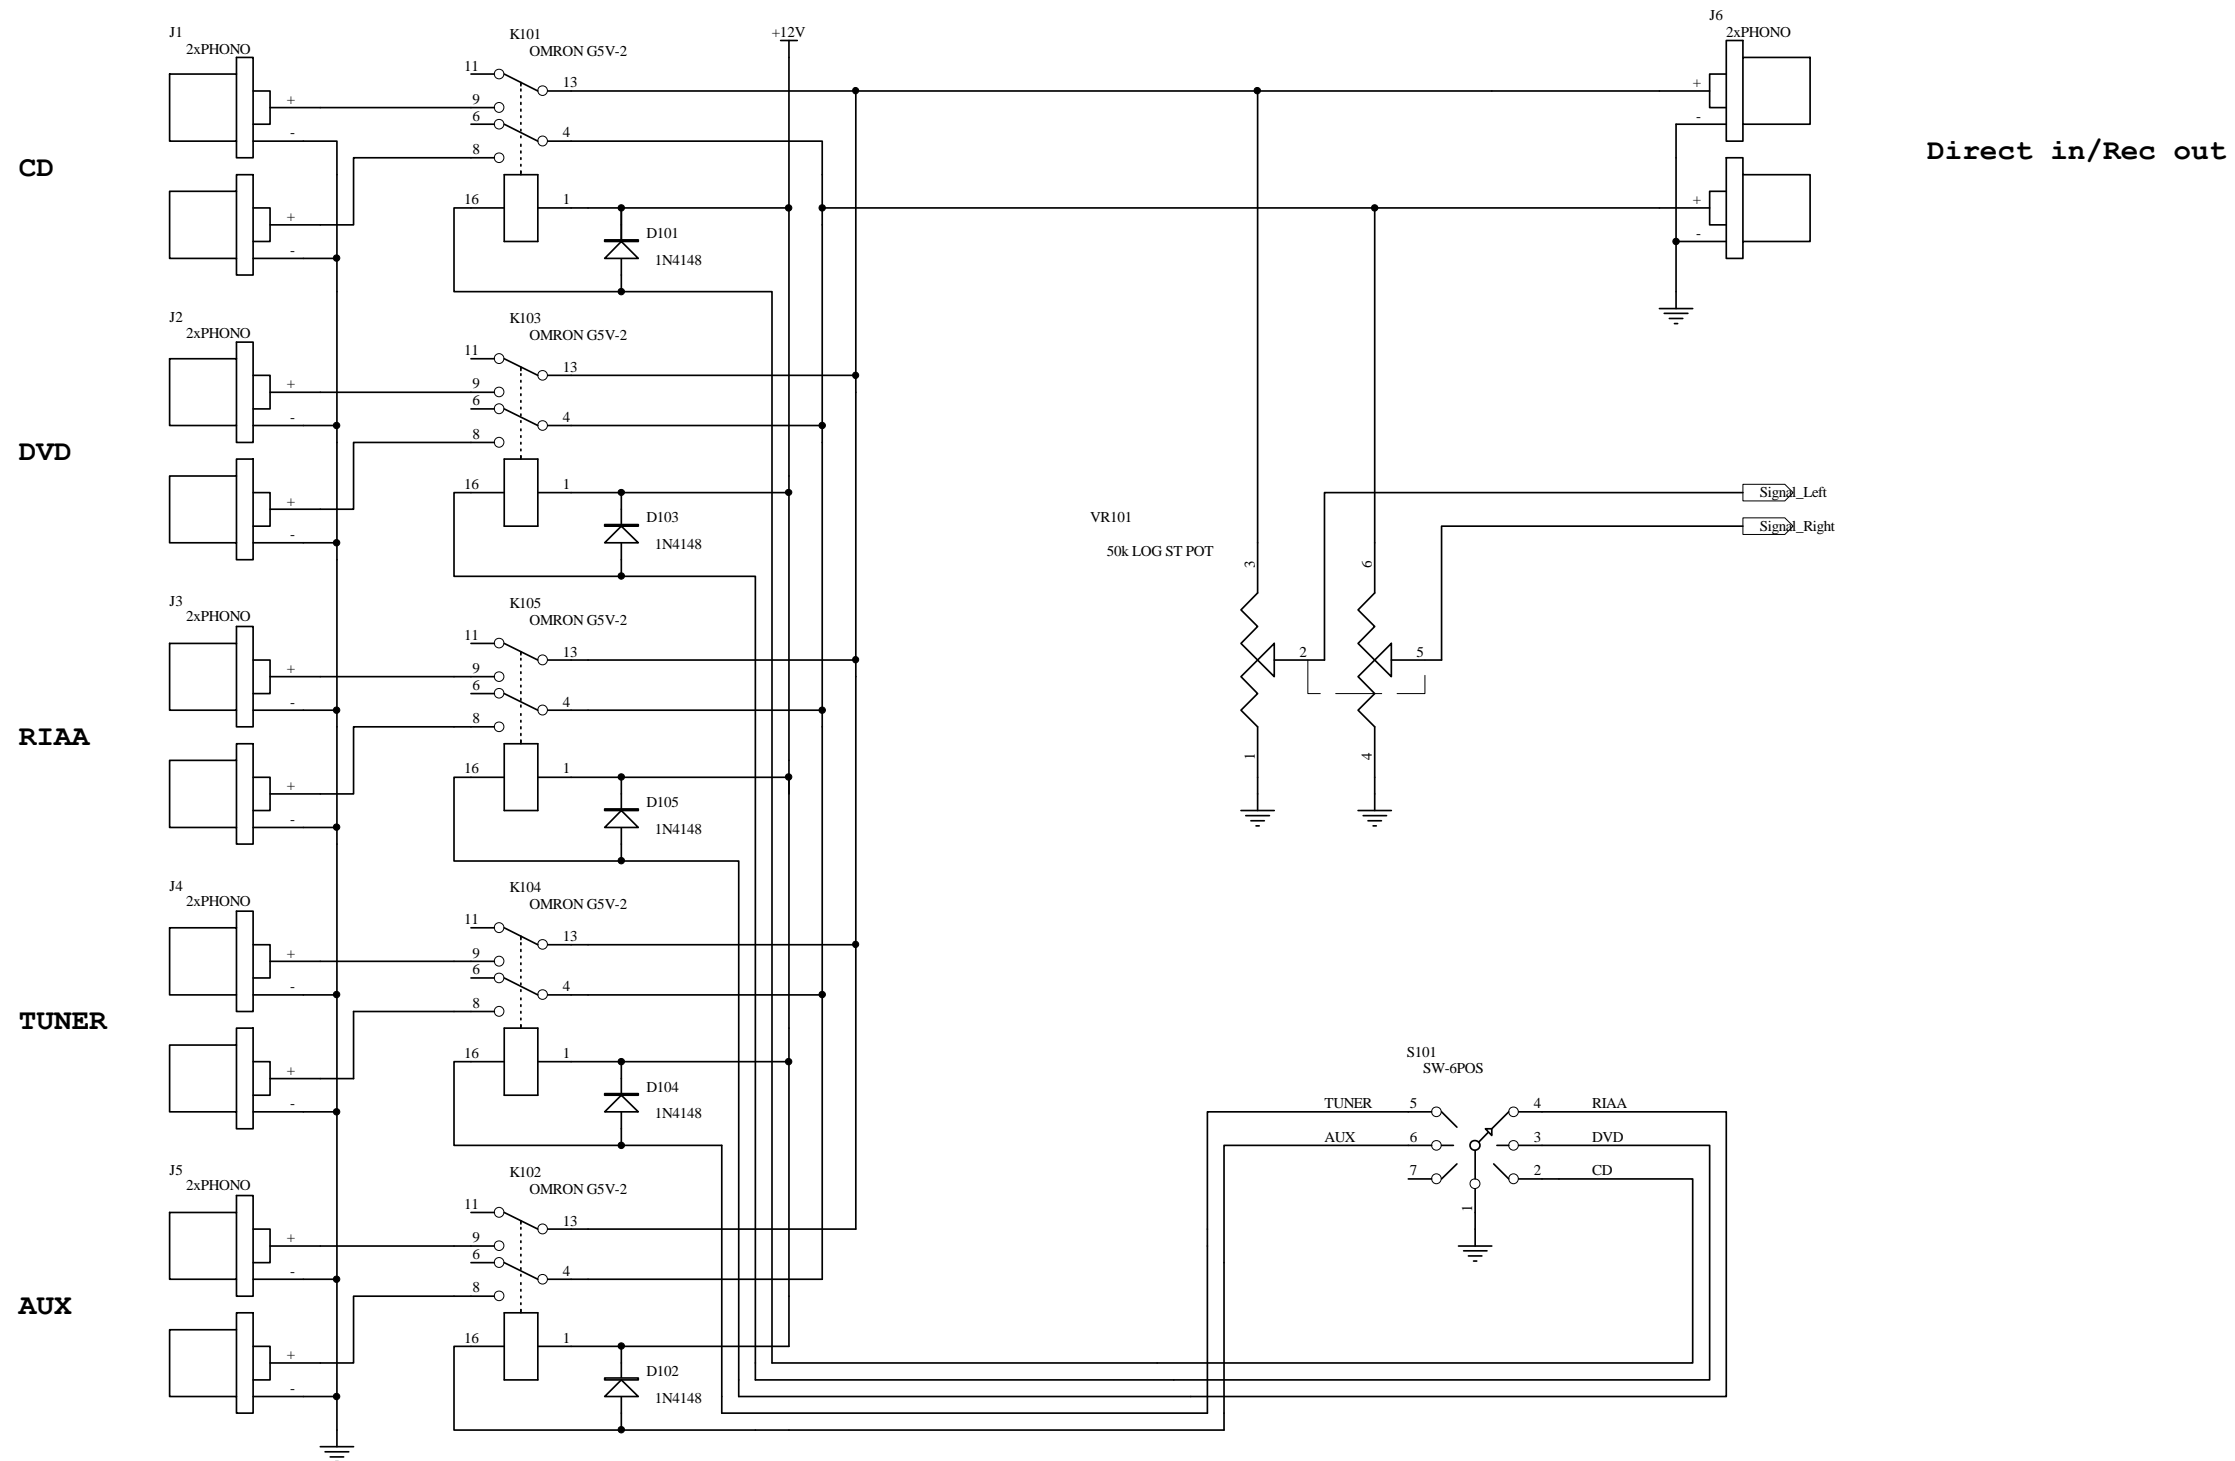

Input selection & Volume control