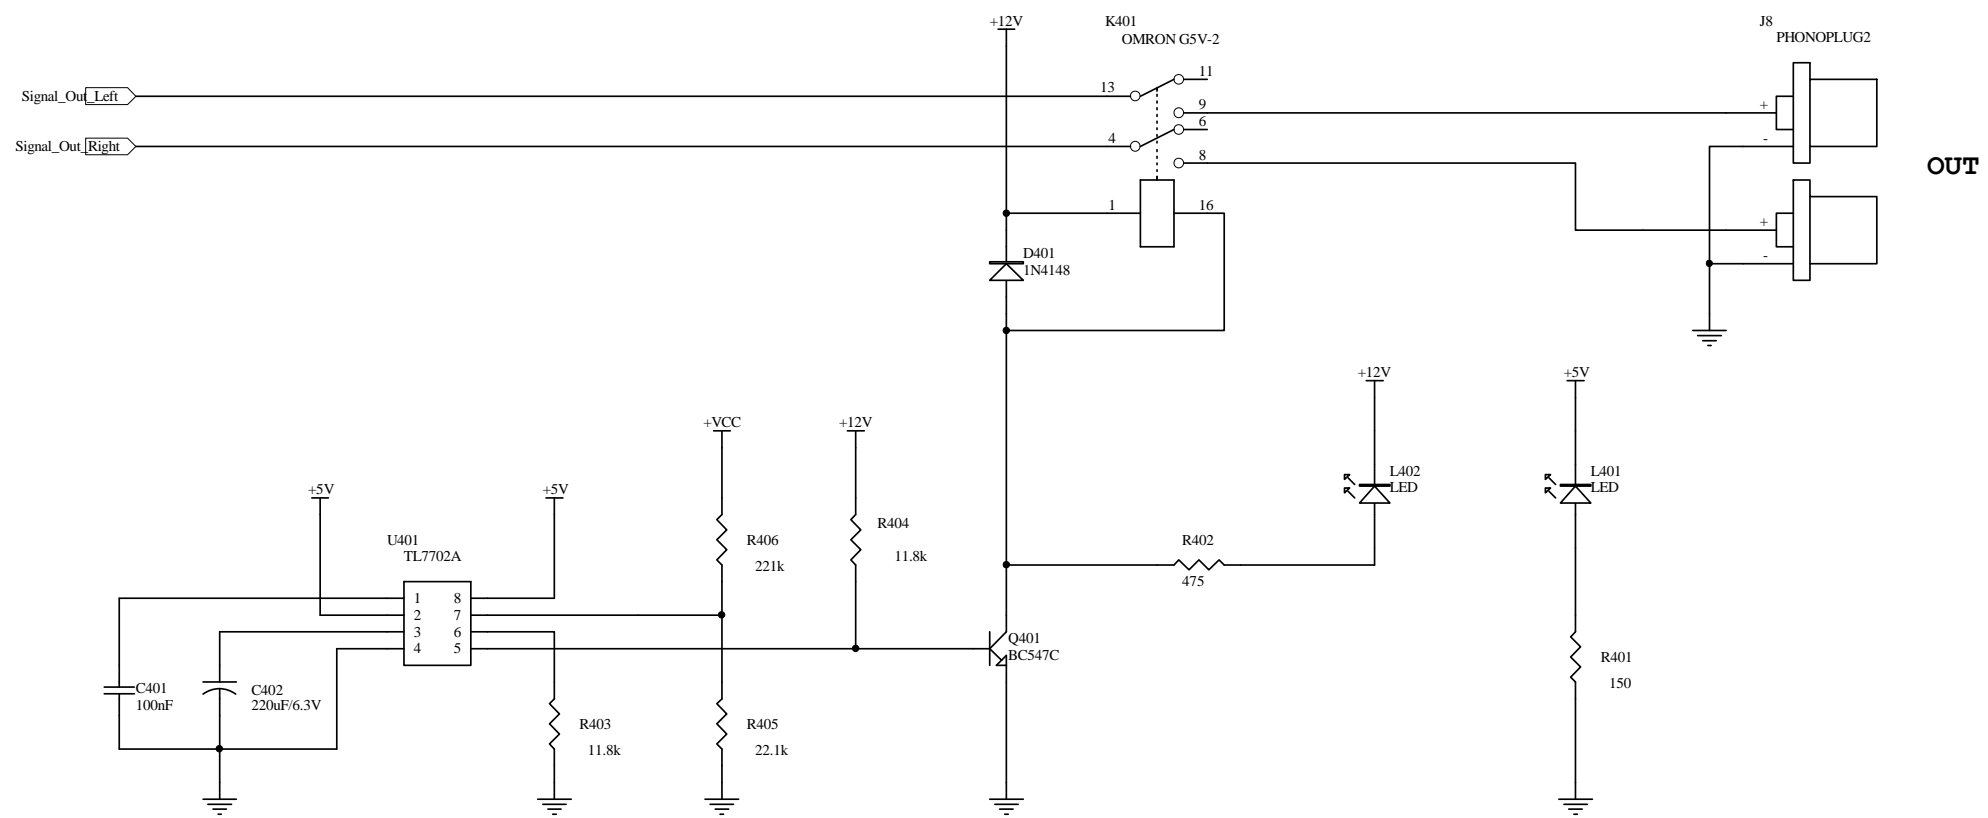

Mute relay, LEDs & Output

Making Electronic Design Easy™