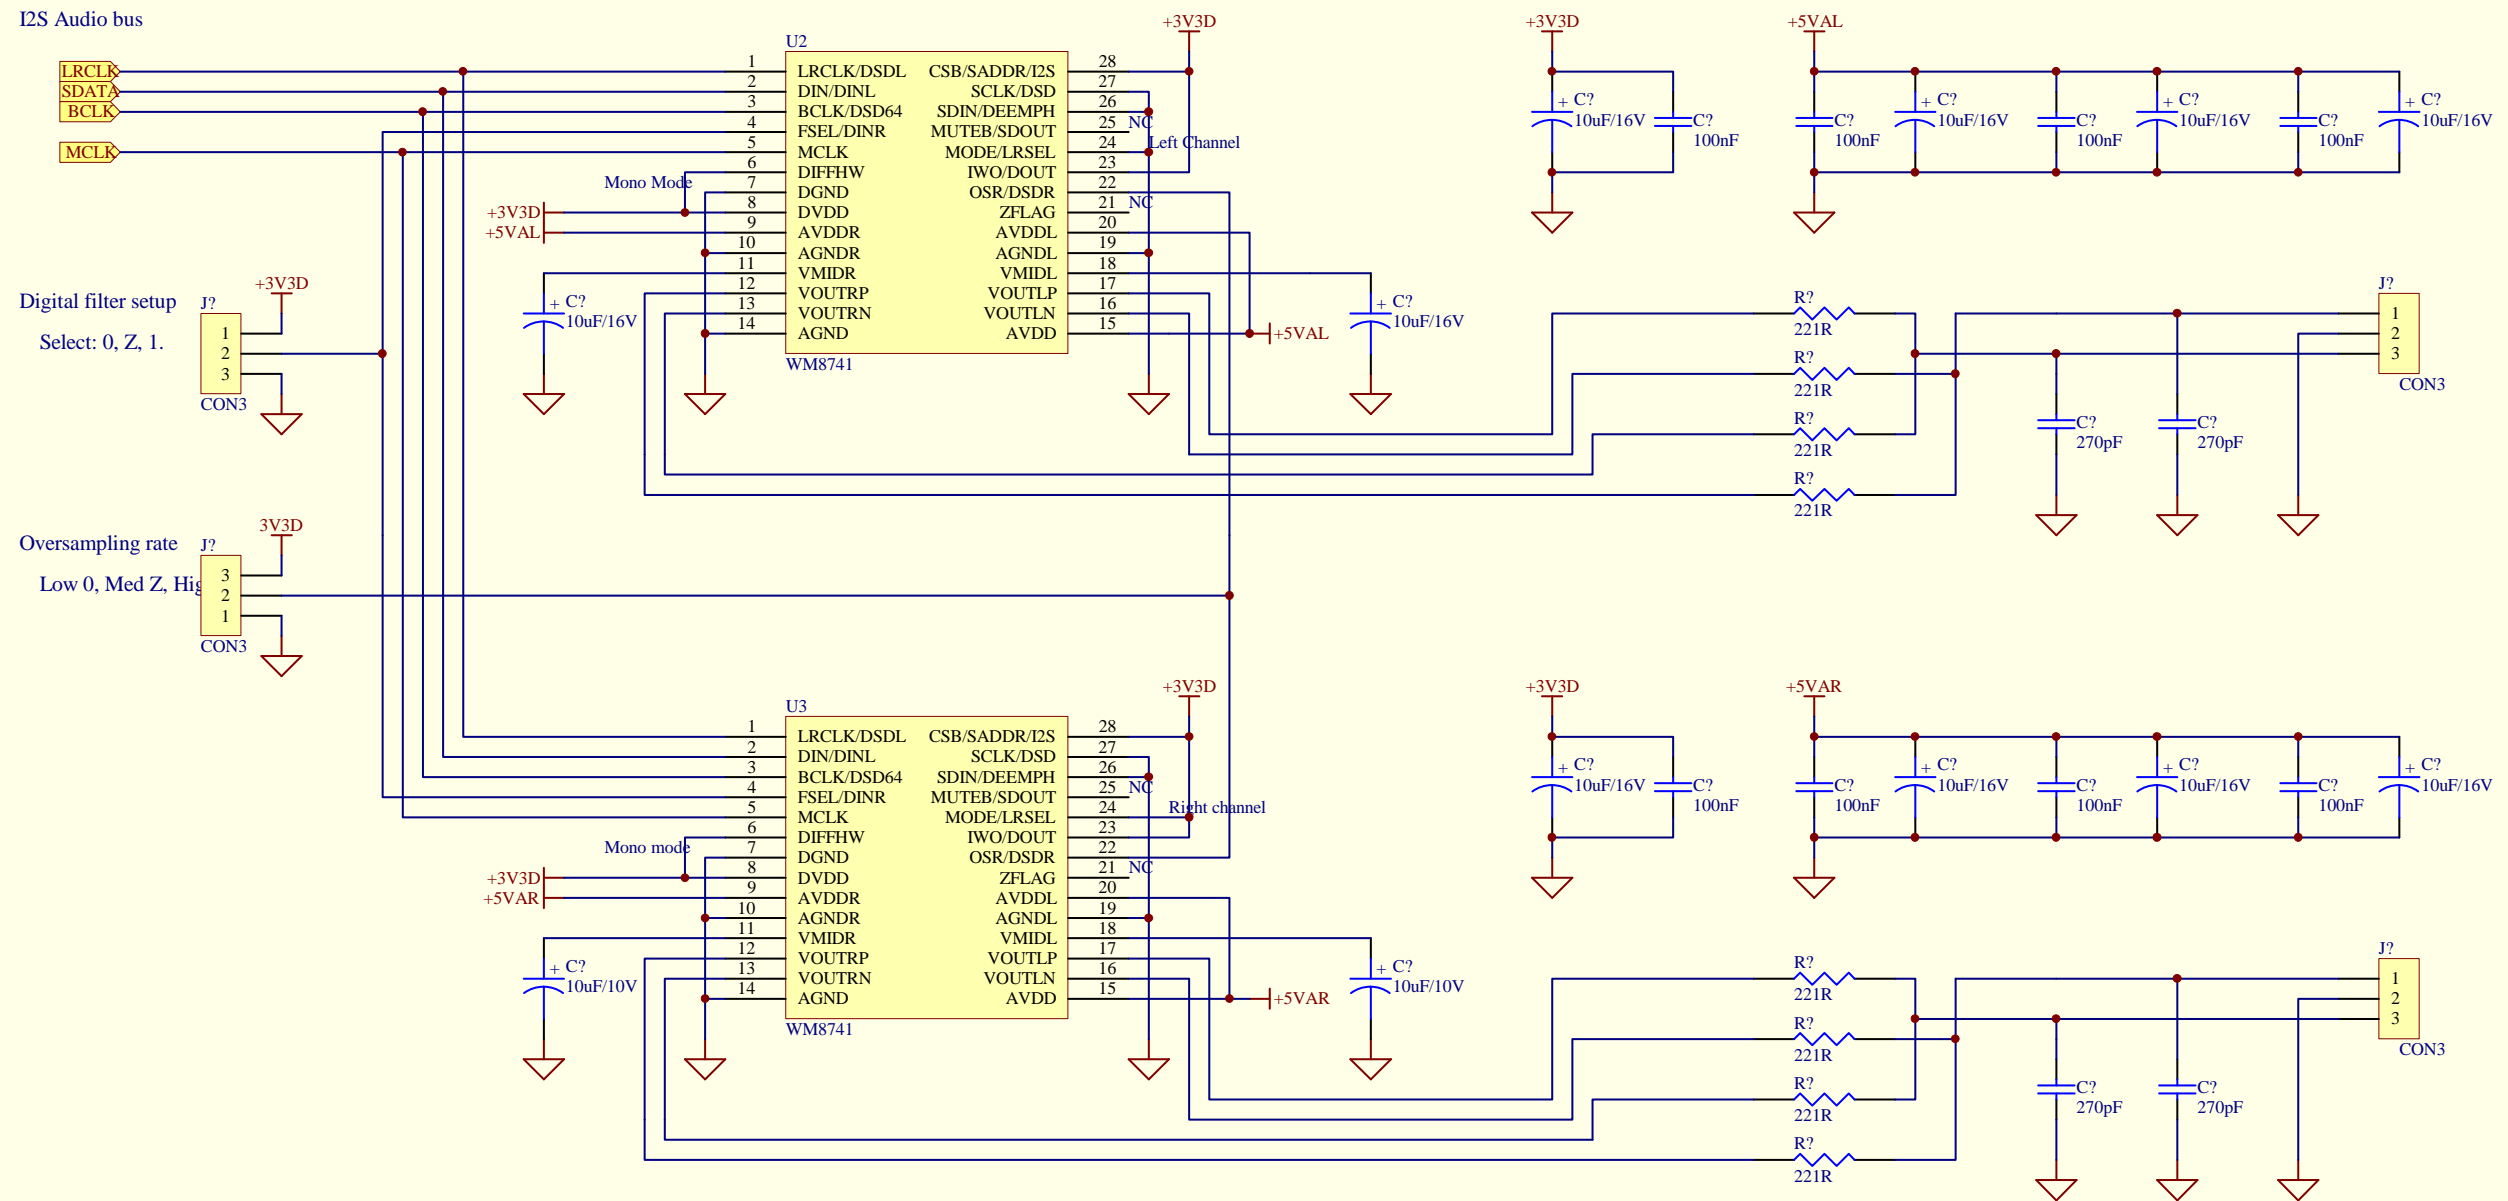

Digital to Analog conversion

www.diyhifi.dk