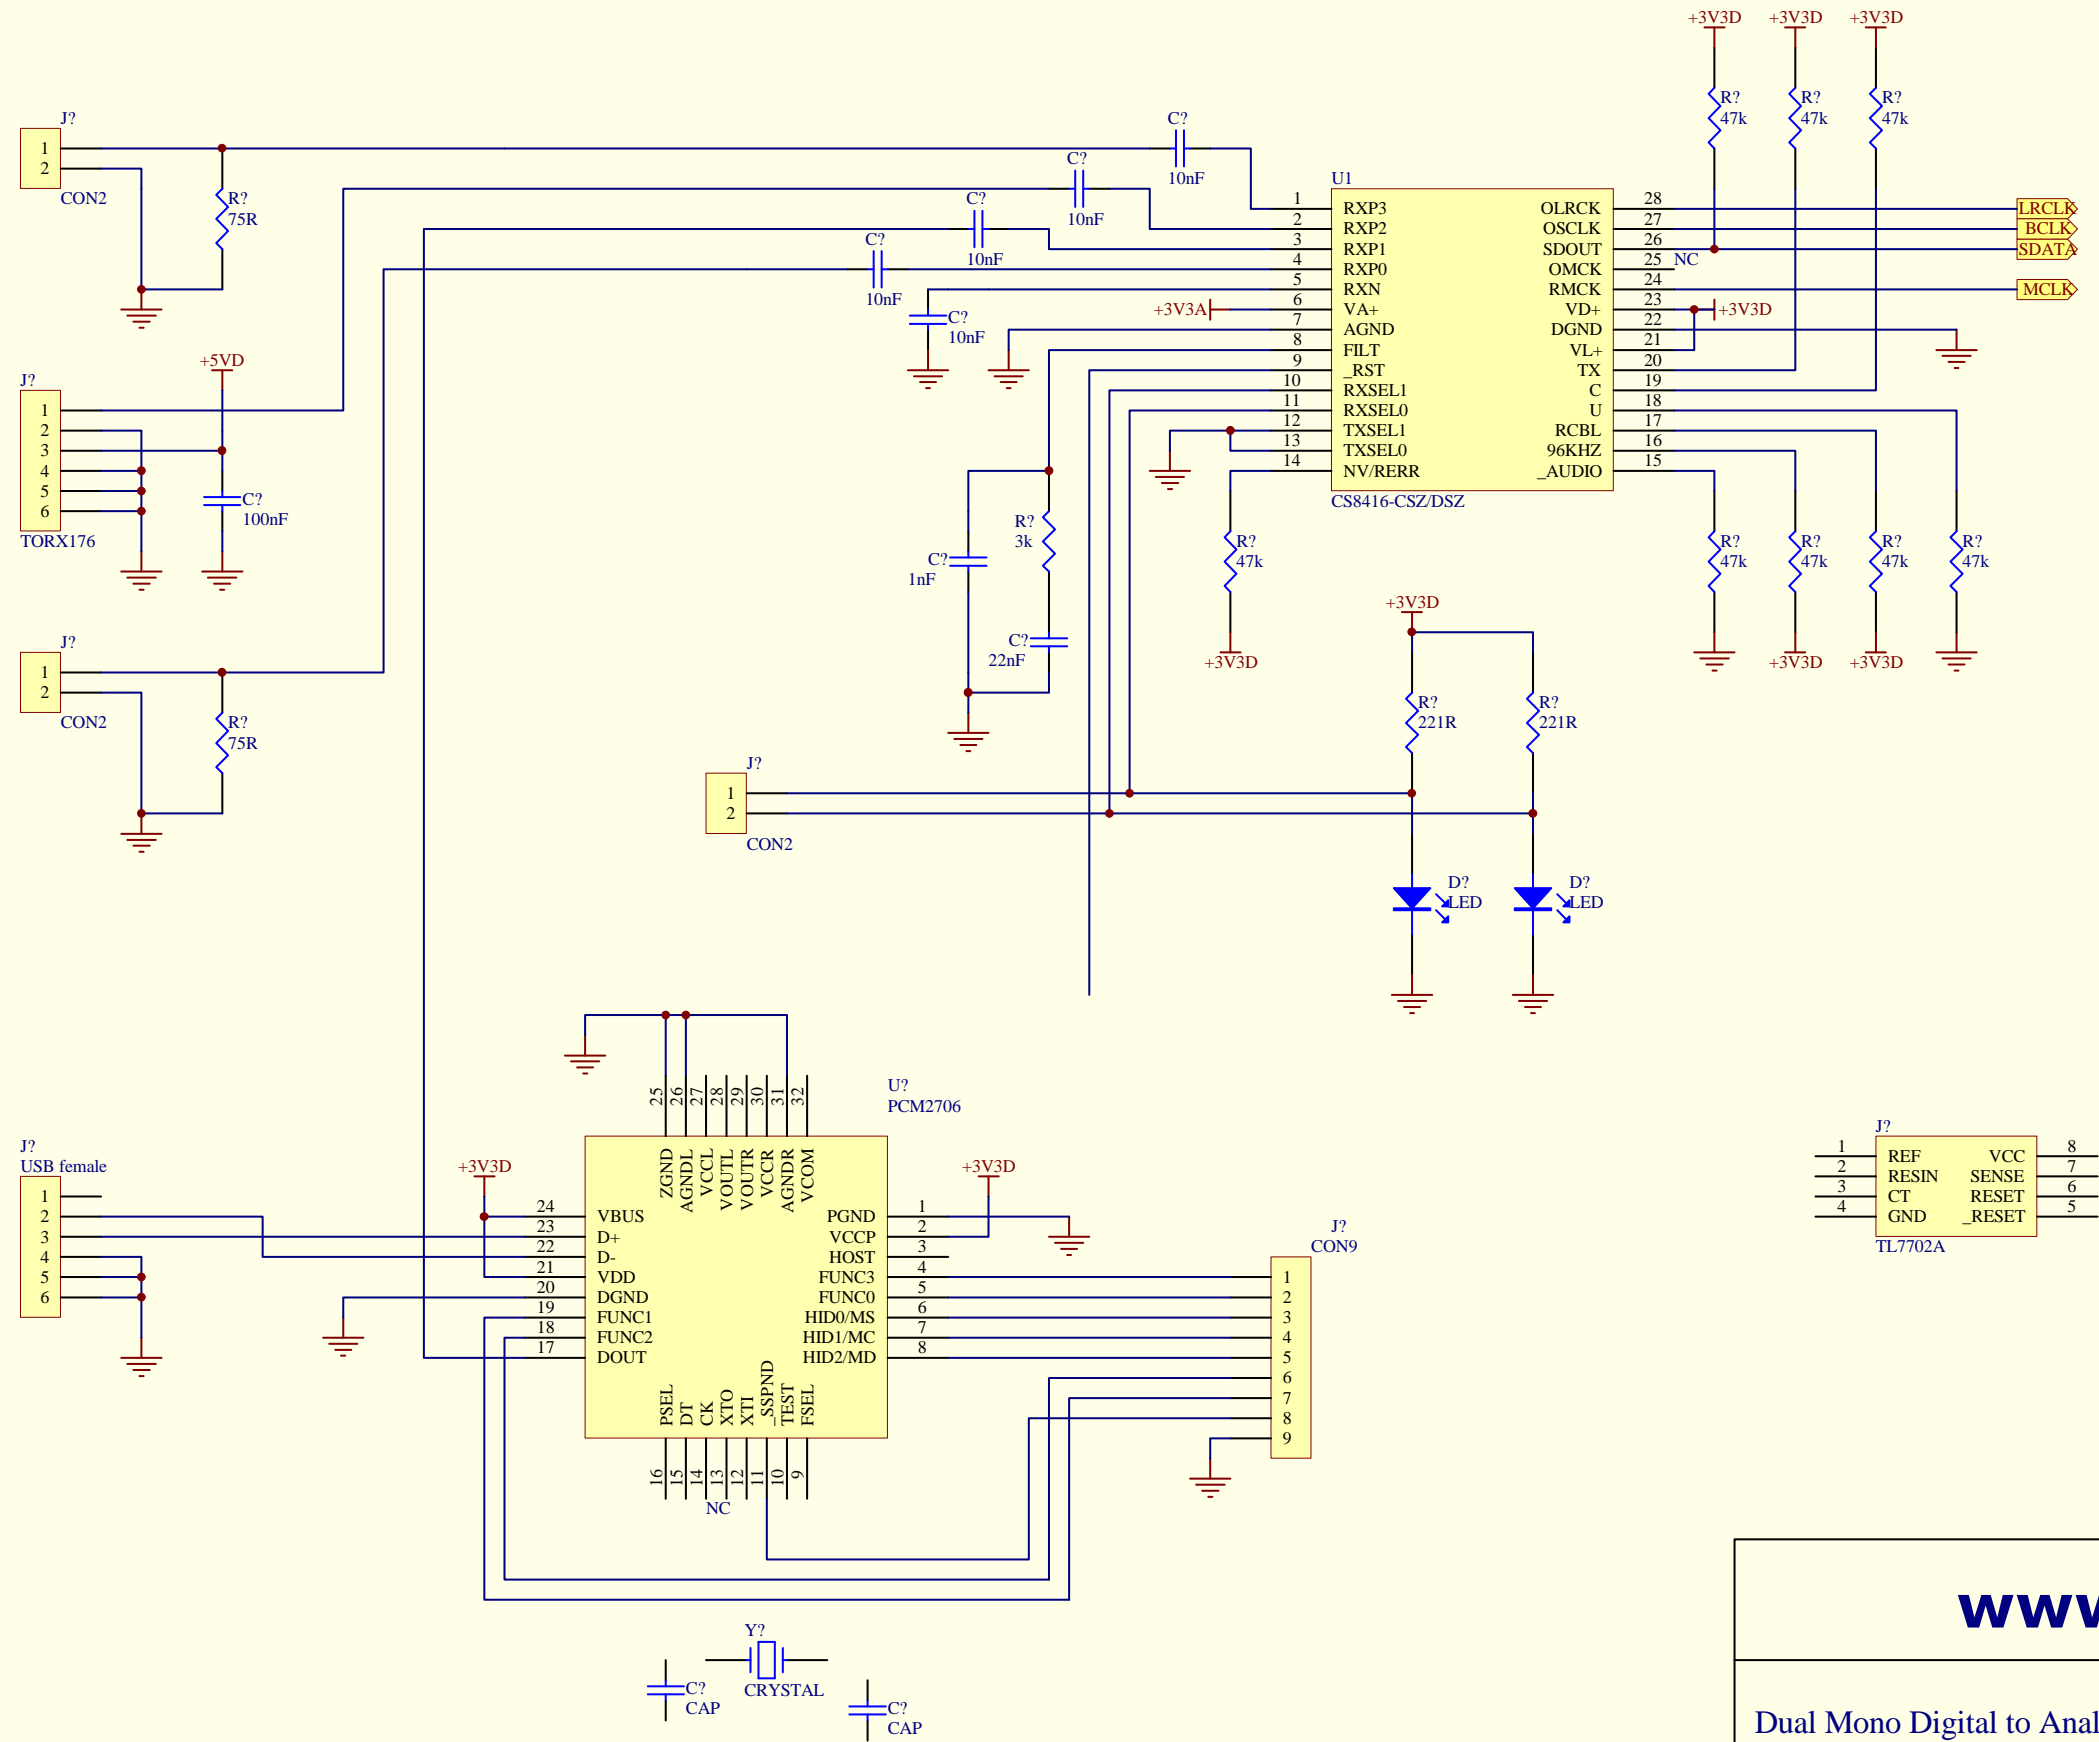

Digital input selection

www.diyhifi.dk